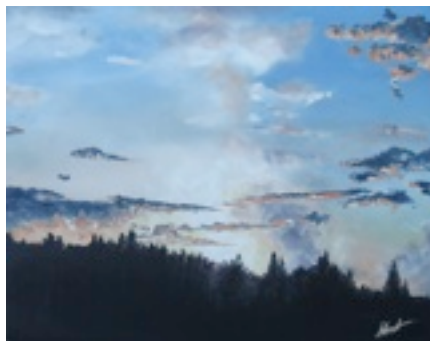

"Morning Sky"
Adam French